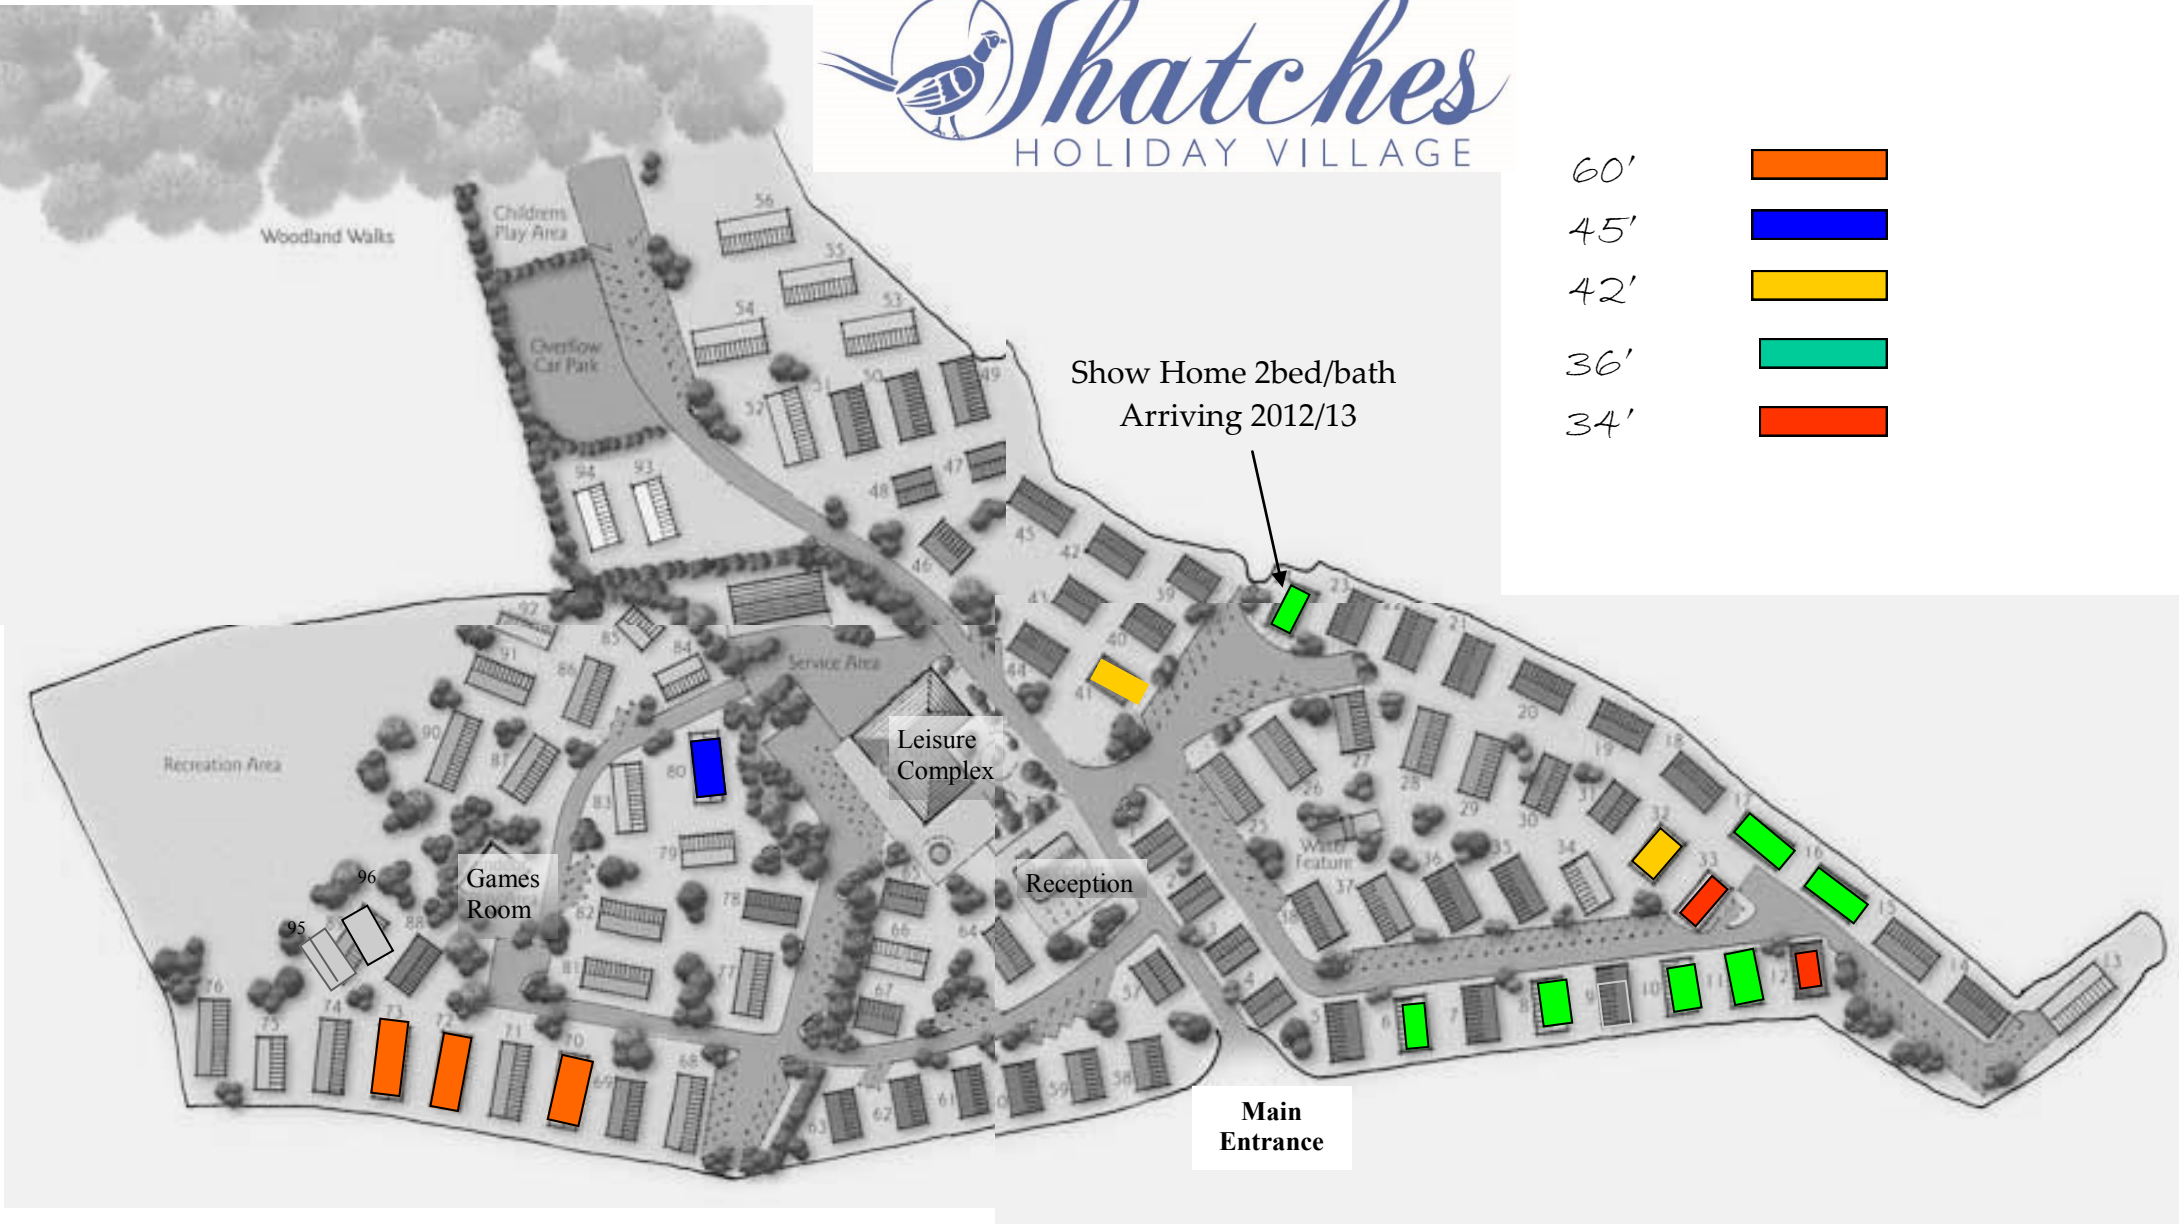

Empty plots

- 60' 
- 45' 
- 42' 
- 36' 
- 34' 

McFarland Leisure Partnership, Modbury, Devon PL21 0SB  
 T: 01548 830346 F: 01548 831000  
 E: [sales@thethatches.co.uk](mailto:sales@thethatches.co.uk) W: [www.thethatches.co.uk](http://www.thethatches.co.uk)